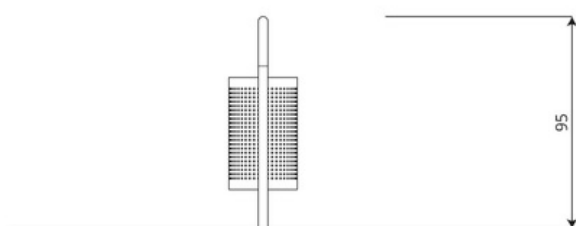

Trippel Papperskorg Maj

1545124

Material specification

- Powder galvanized and powder coated steel construction,
- Stainless steel screws and/or screws covered with plastic caps,
- Small architecture, complementary element of the playground;
- No sharp edges or chinks that would pose a danger of jimming the head, fingers or any other body parts;
- Render is for reference only, the actual appearance of the equipment and its color may vary;

Length	135 cm
--------	--------

Width	35 cm
-------	-------

Total height	95 cm
--------------	-------

Availability of spare parts	YES
-----------------------------	-----

Color options

Data is subject to change without prior notice.