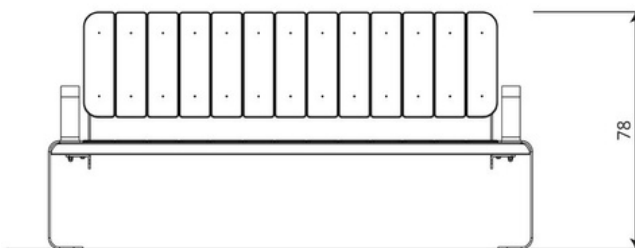

### Material specification

- Powder galvanized and powder coated steel construction,
- Seats/backrests made of durable HPL plate, resistant to weather conditions,
- Stainless steel screws and/or screws covered with plastic caps,
- Small architecture, complementary element of the playground;
- No sharp edges or chinks that would pose a danger of jimmieing the head, fingers or any other body parts;
- Render is for reference only, the actual appearance of the equipment and its color may vary;

Length	159 cm
Width	42 cm
Total height	78 cm
Availability of spare parts	YES
Installation time	1 h

Data is subject to change without prior notice.